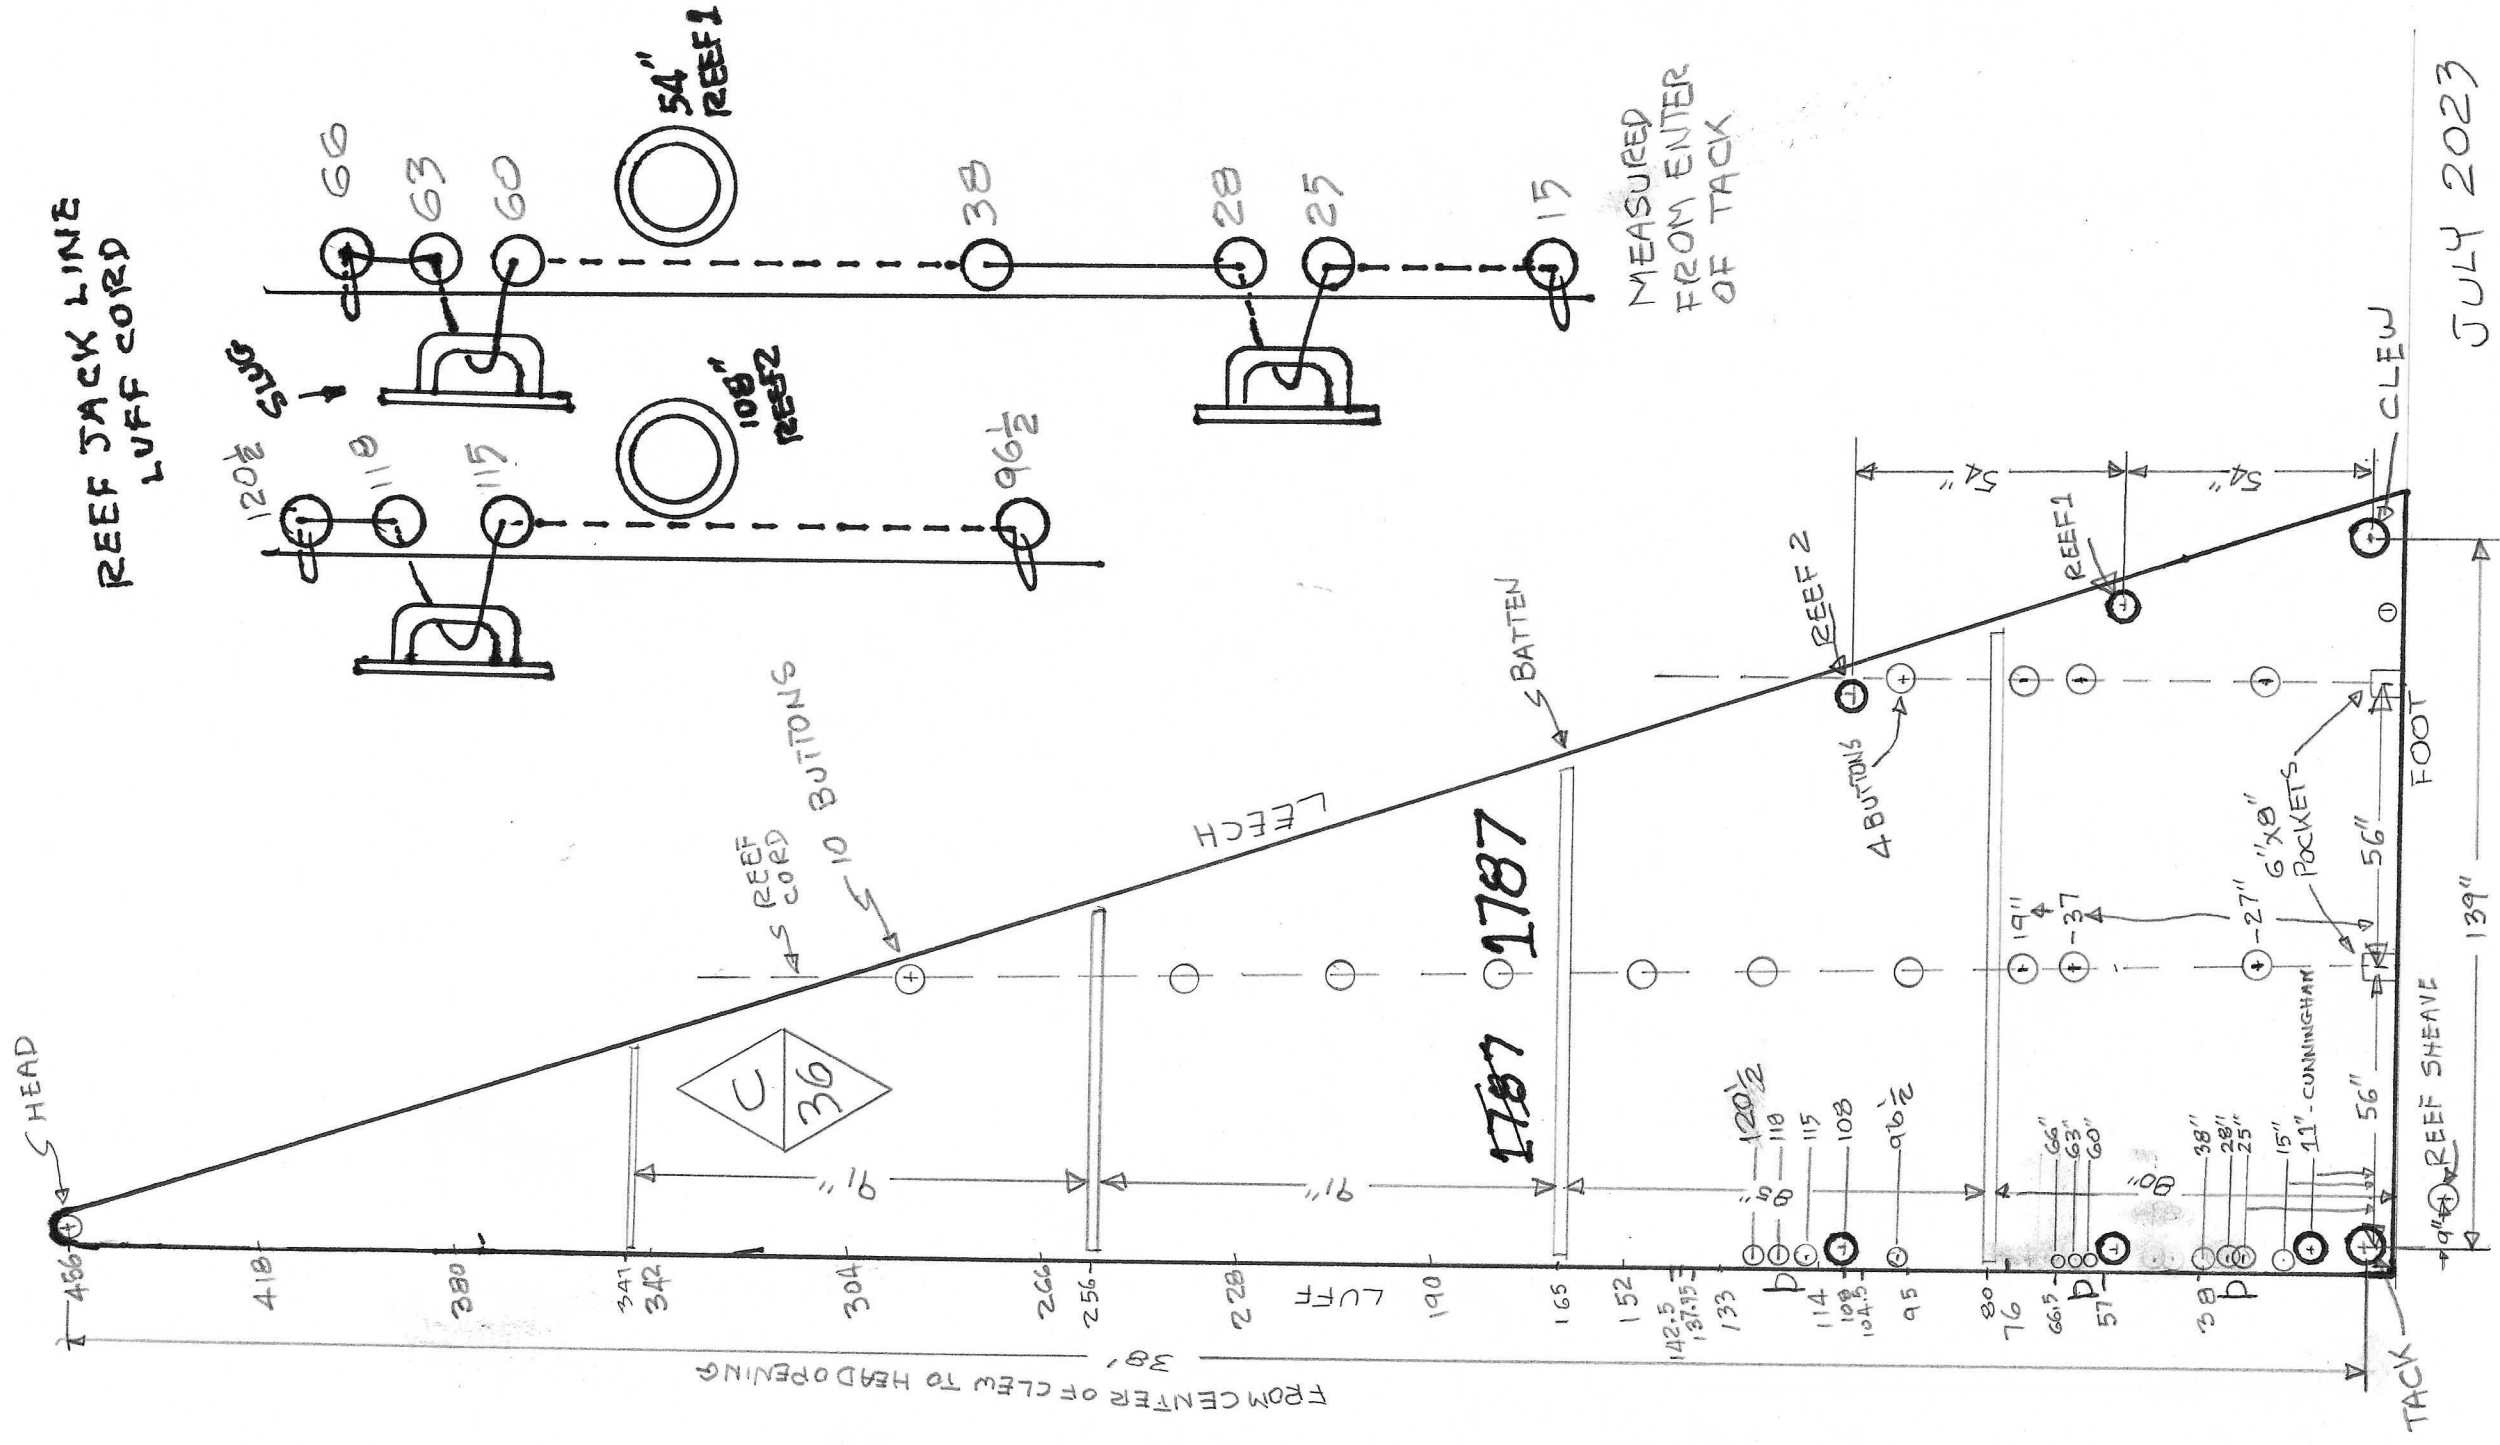

HEAD

REEF JACK LINE
LUFF CORD

FROM CENTER OF CLEW TO HEAD OPENING

MEASURED
FROM ENTER
OF TACK

TACK

FOOT

REEF SHEAVE

139"

CLEW

JULY 2023

1" = 0.02632"

1787

1787

LEACH

BATTEN

REEF CORD
10 BUTTONS

REEF 2

REEF 1

FOOT

REEF SHEAVE

139"

CLEW

JULY 2023

1" = 0.02632"